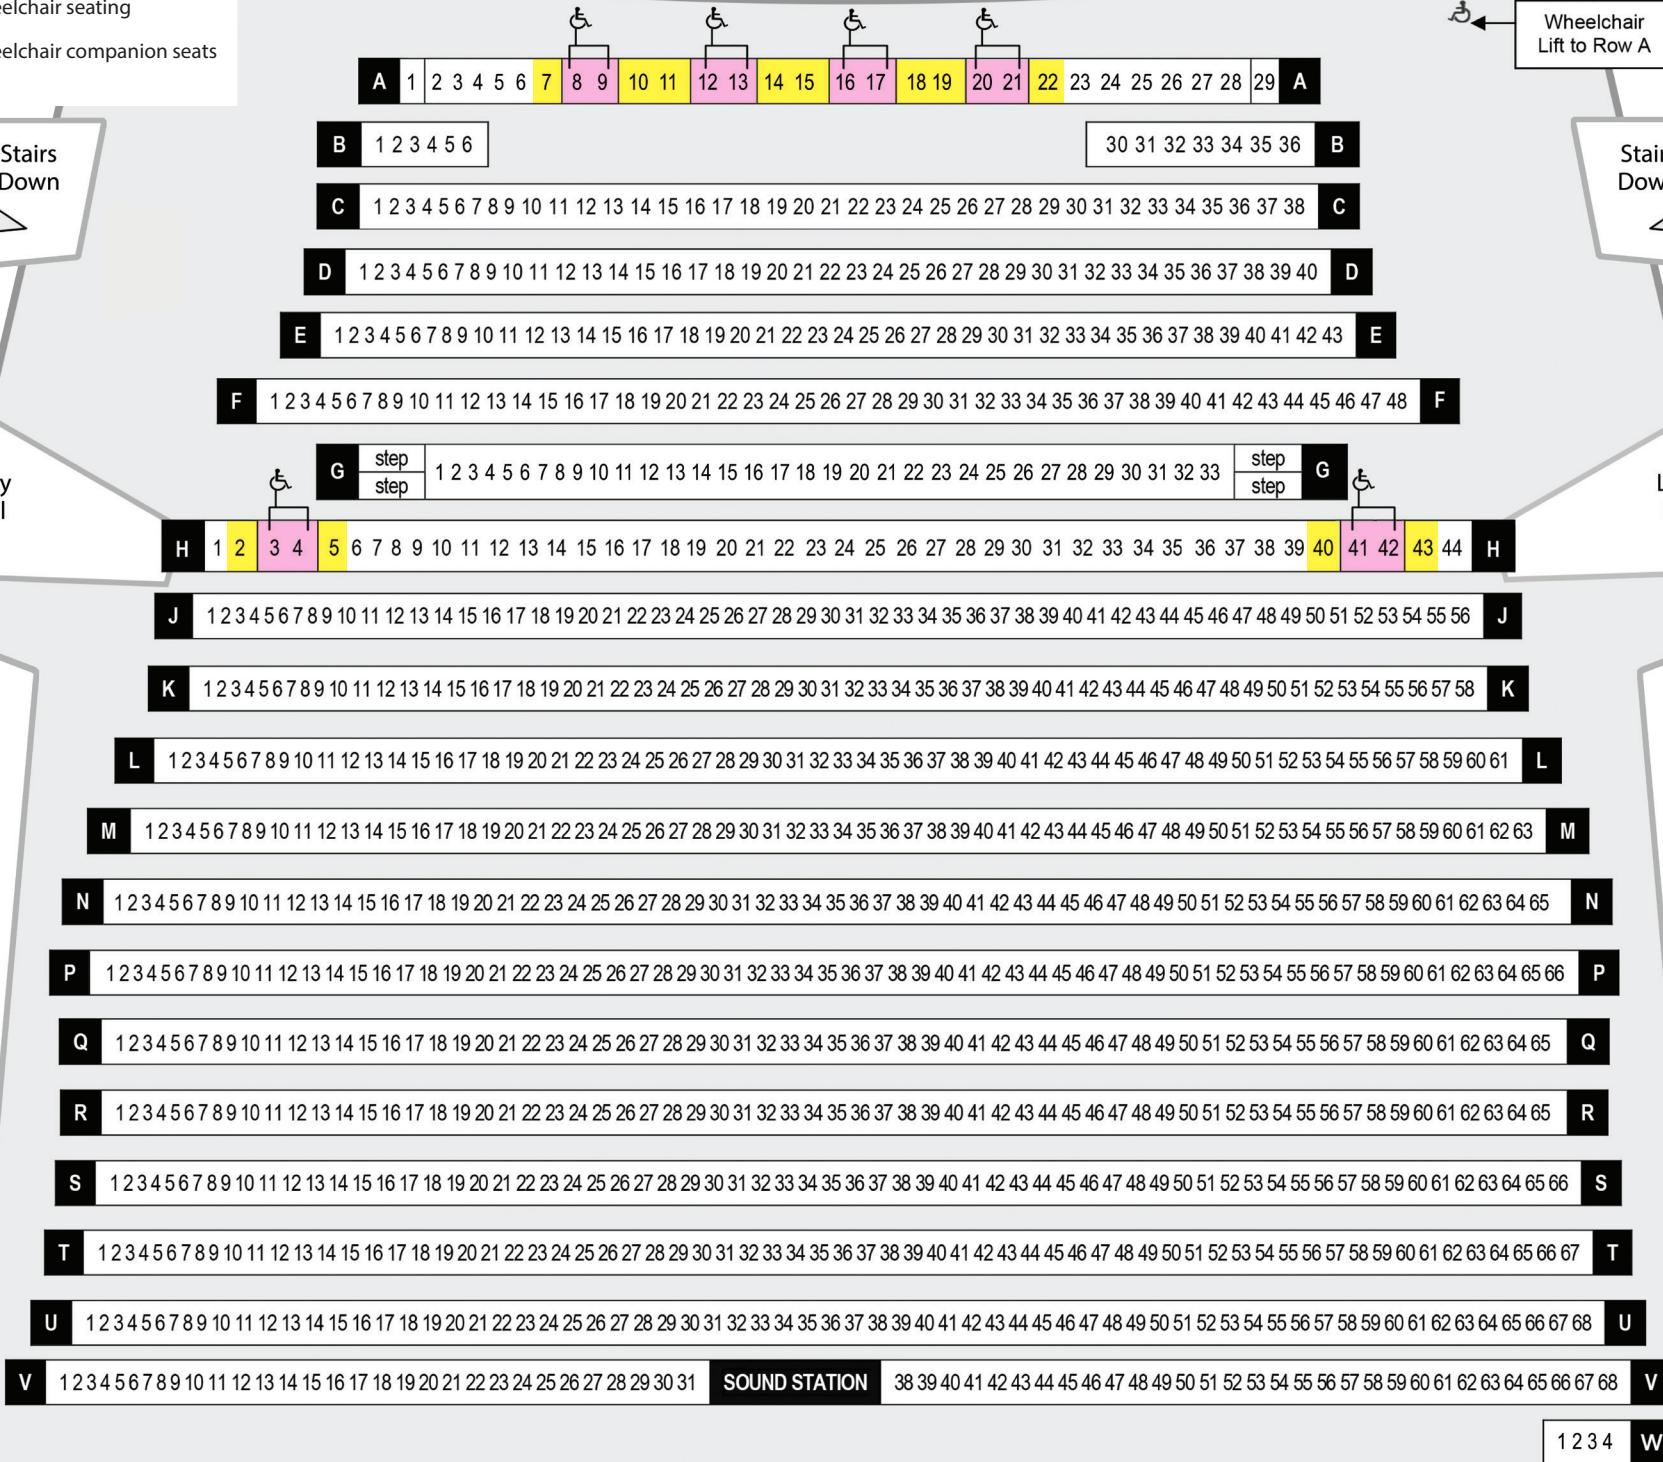

# The Richard and Karen Carpenter Performing Arts Center

Theater capacity 1054, 12 wheelchair spaces

-  Wheelchair seating
-  Wheelchair companion seats

 Wheelchair Lift to Row A 

Lobby Level

Lobby Level

1 2 3 4 W